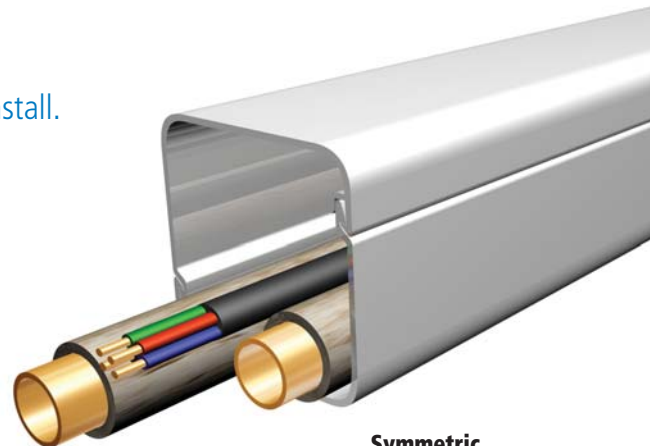

Palgal

PLASTIC INDUSTRIES

SYMMETRIC

60x60mm Symmetric PVC duct for domestic air conditions

SYMMETRIC

60x60mm Symmetric PVC duct for domestic air conditions

End cup

- Consist of symmetric halves to conduct isolated copper pipes and electric cables for use in domestic air condition systems.

- Can be used indoor/outdoor.

- Elegantly and esthetically designed in "off white" color.

- The symmetric halves are double locked preventing the duct from loosen up.

- Easy to handle and install.

- Minimal waste.

Symmetric before installation

Symmetric after installation